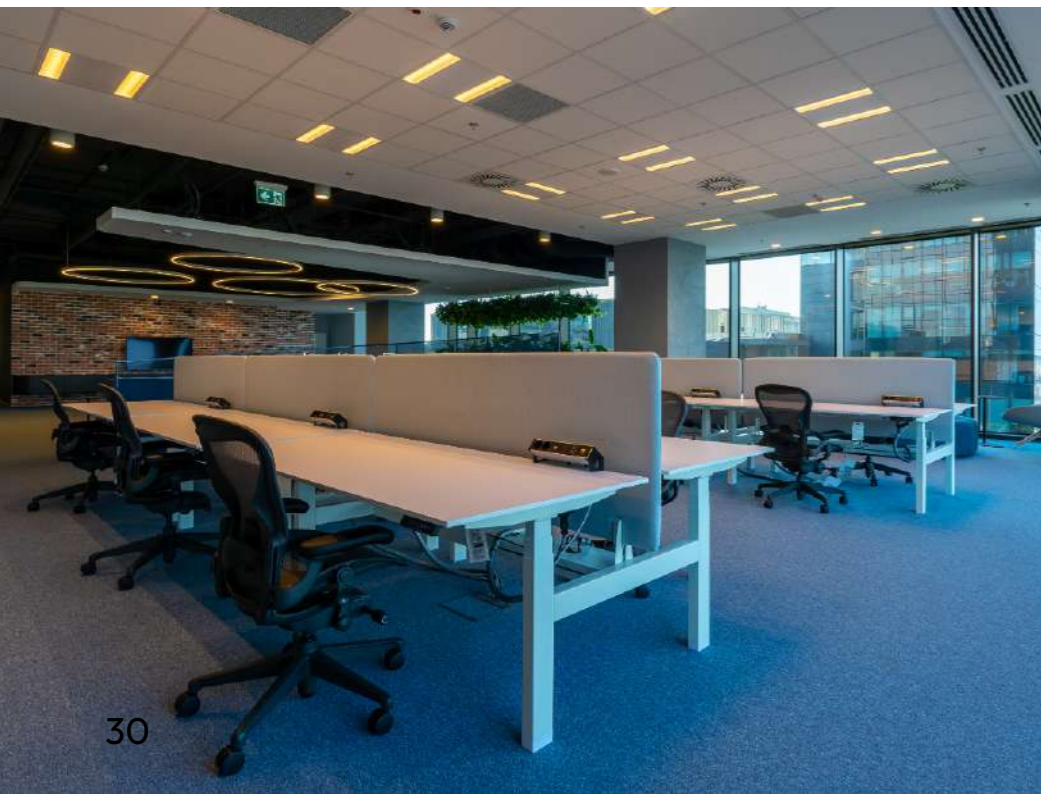

Office Space
Area

Mix of:

Standard Furniture
Custom-Made Furniture

Canon

Timișoara

2022

The Year of
Implementation

~2000sqm