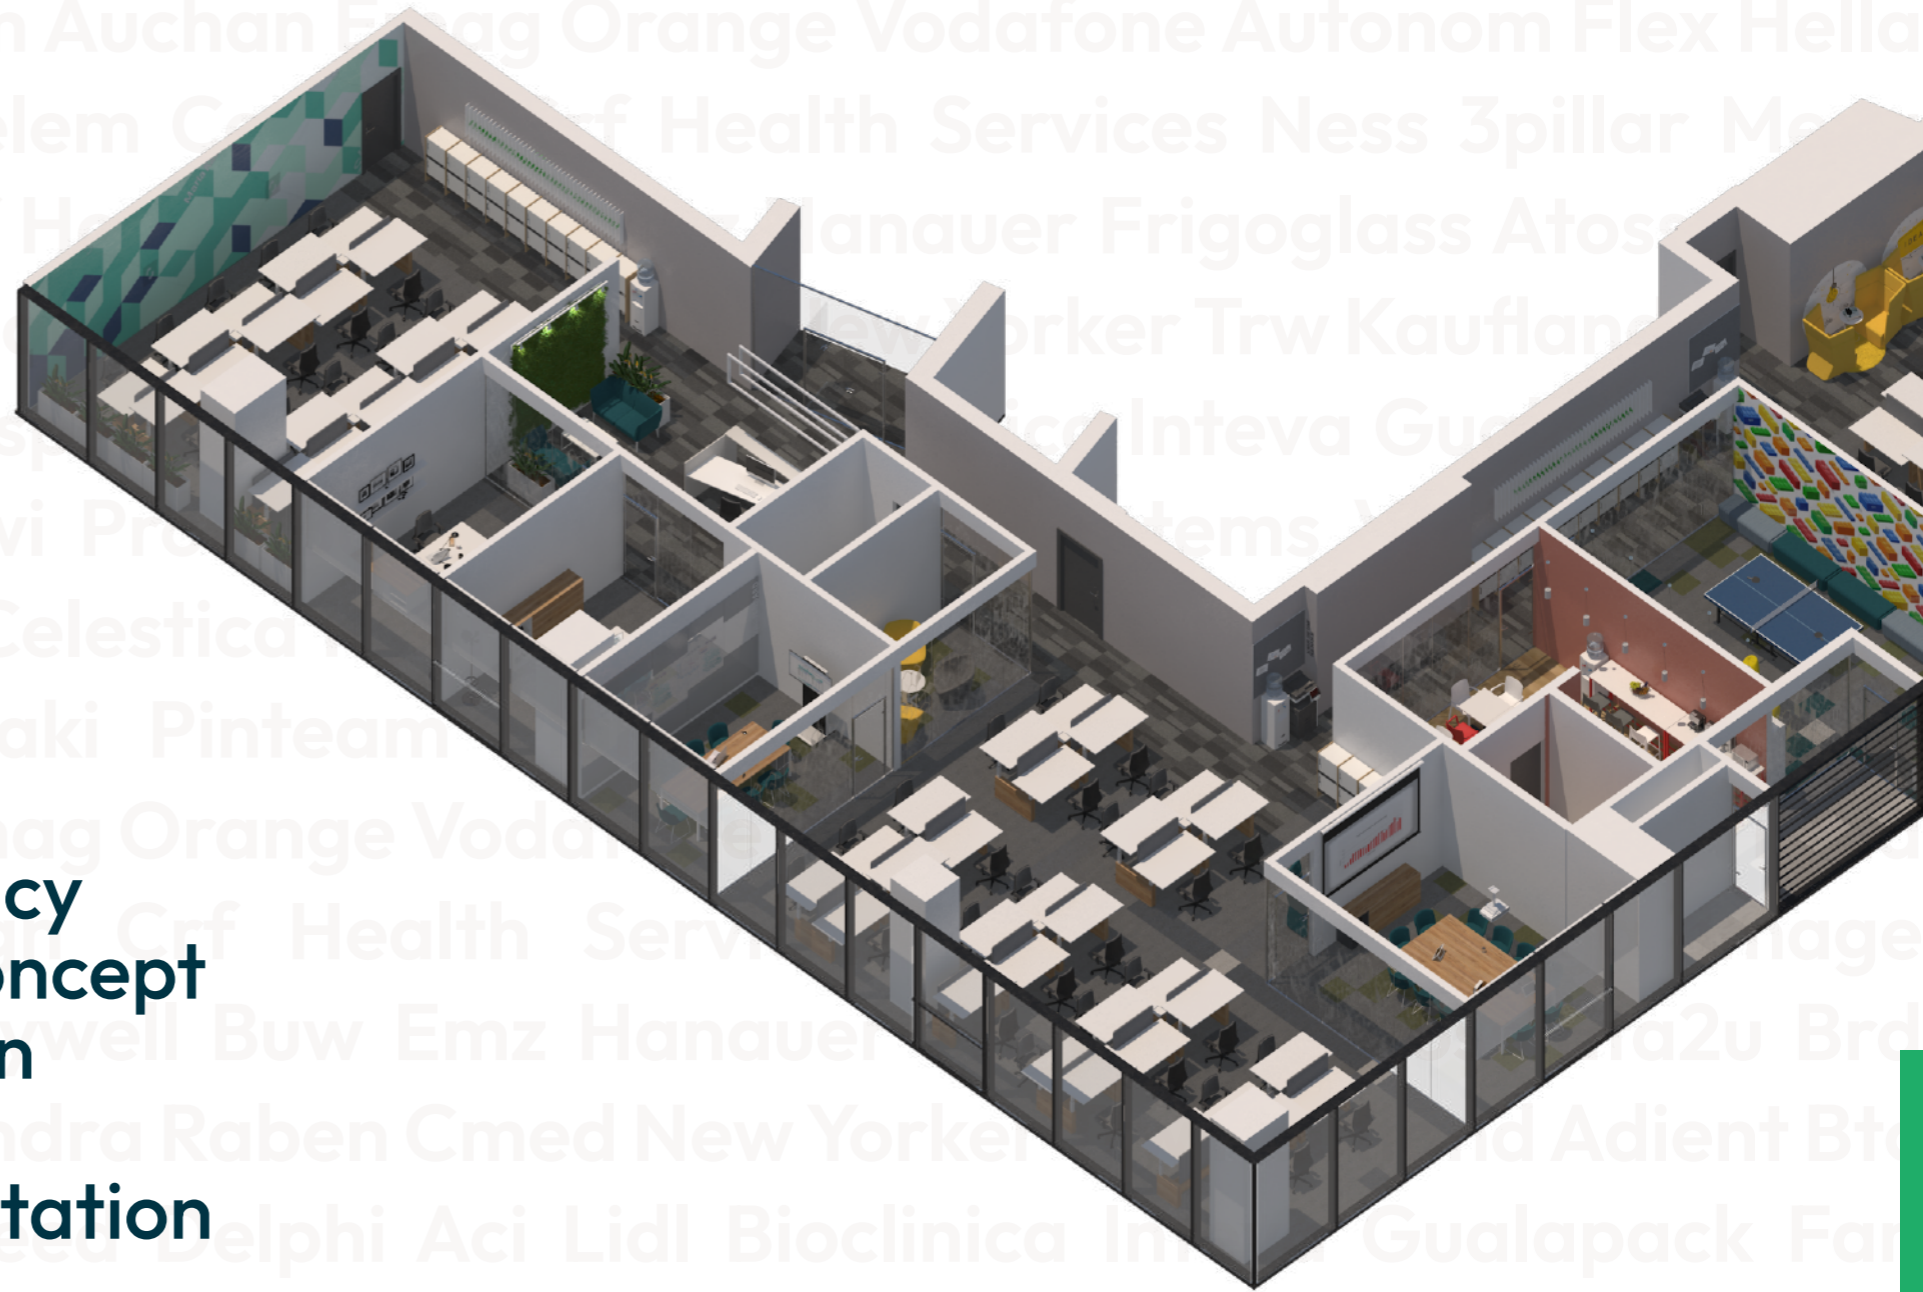

Projects We Get Excited About

SERVICES

Consultancy
Design Concept
Production
Fit-Out
Implementation