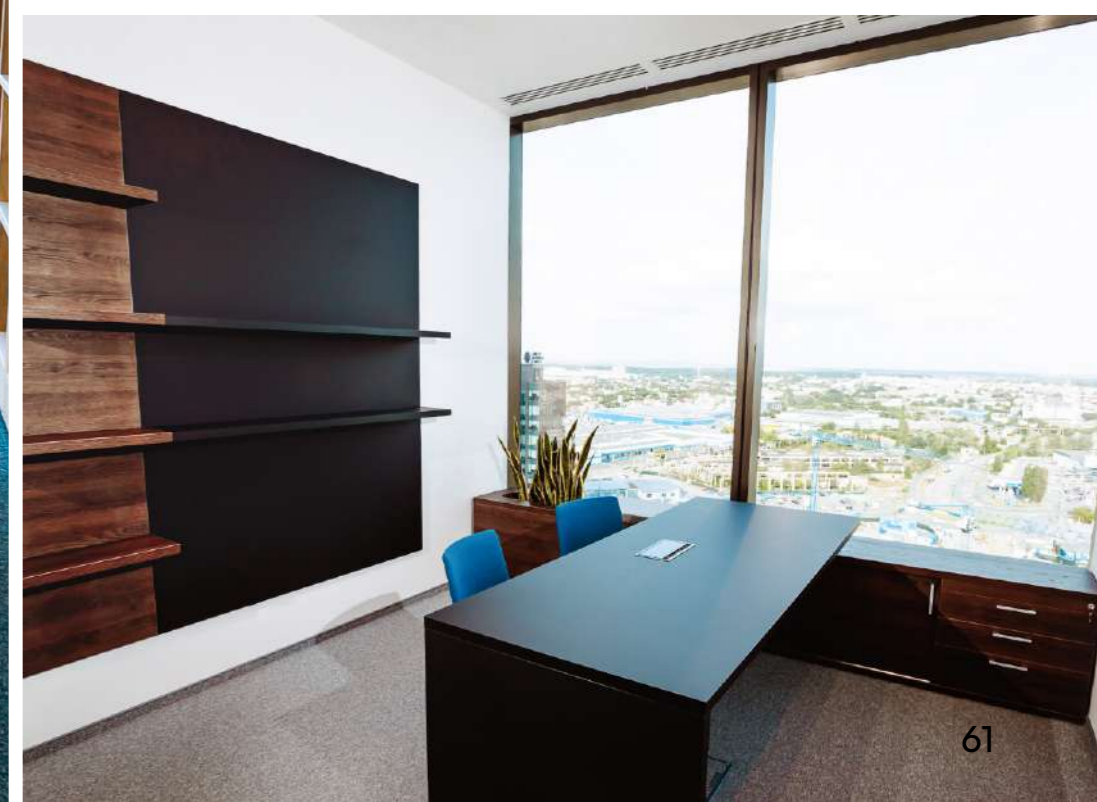

Office Space
Area

Mix of:

Fit-out Works
Standard Furniture
Custom-Made Furniture

PlanNet

Timișoara

2020

The Year of
Implementation

~700sqm

Office Space
Area

Mix of:

Fit-out Works
Standard Furniture
Custom-Made Furniture

Vitesco

Debrecen, Hungary

2020

The Year of
Implementation

~4000sqm