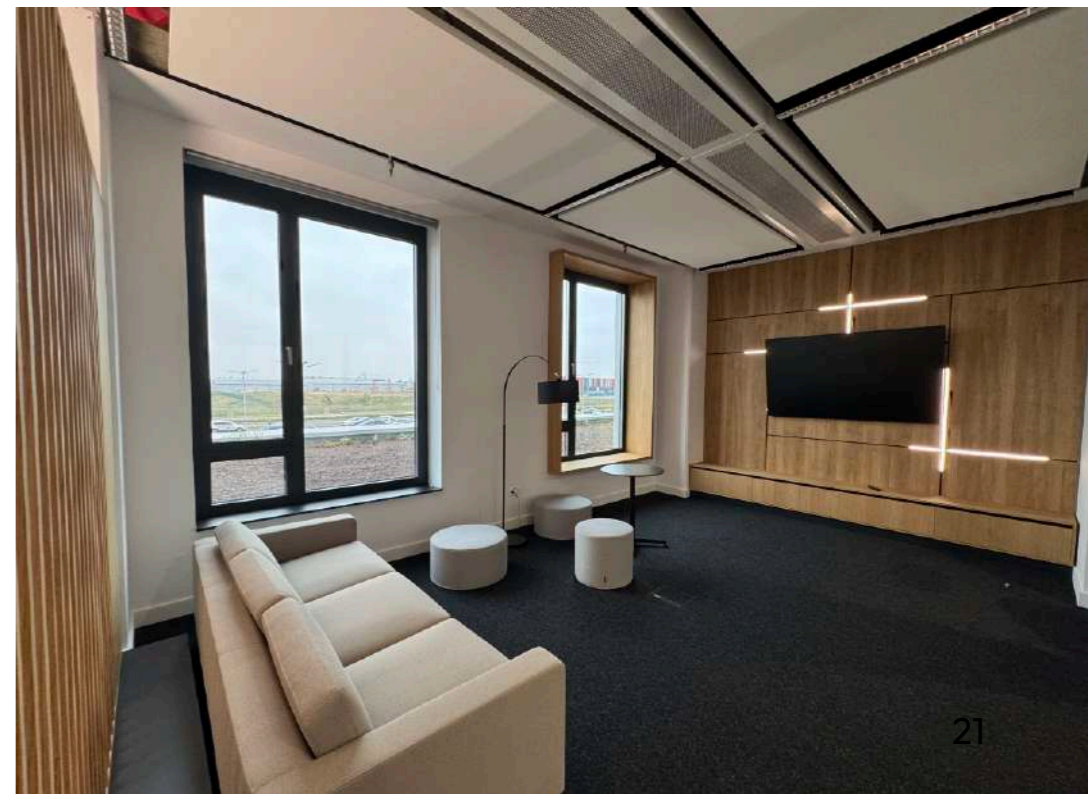

Office Space
Area

Mix of:

Standard Furniture
Custom-Made Furniture

Factory

Oradea

2025

The Year of
Implementation

~10000sqm

Office Space
Area

Mix of:

Fit-out Works
Standard Furniture
Custom-Made Furniture

Continental Group

Timișoara

2021

The Year of
Implementation

~15000sqm