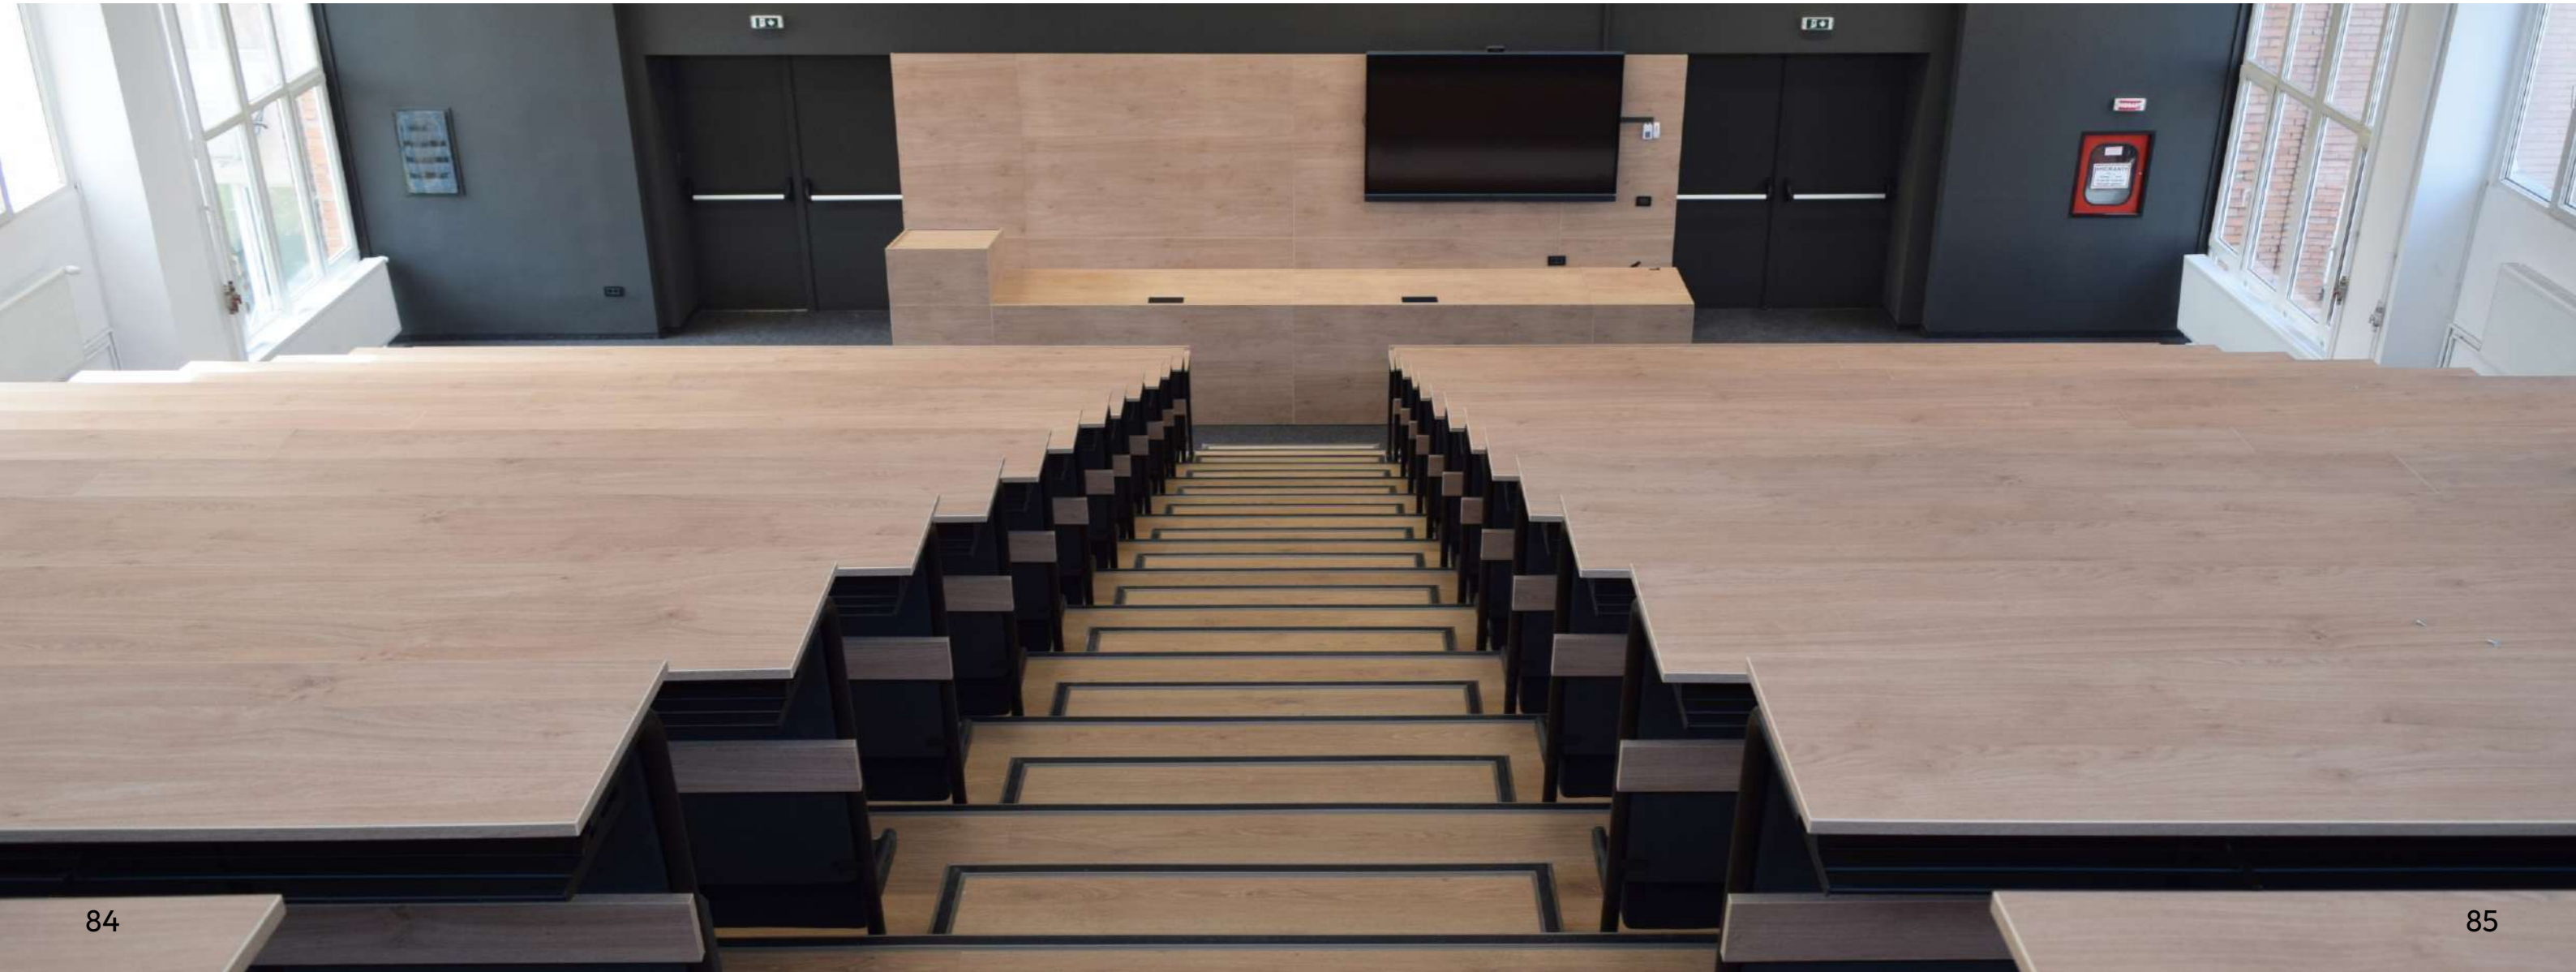

Politehnica University of Timișoara

2026

The Year of
Implementation

~500sqm

Amphitheatres
Area

Mix of:

Custom-Made Furniture