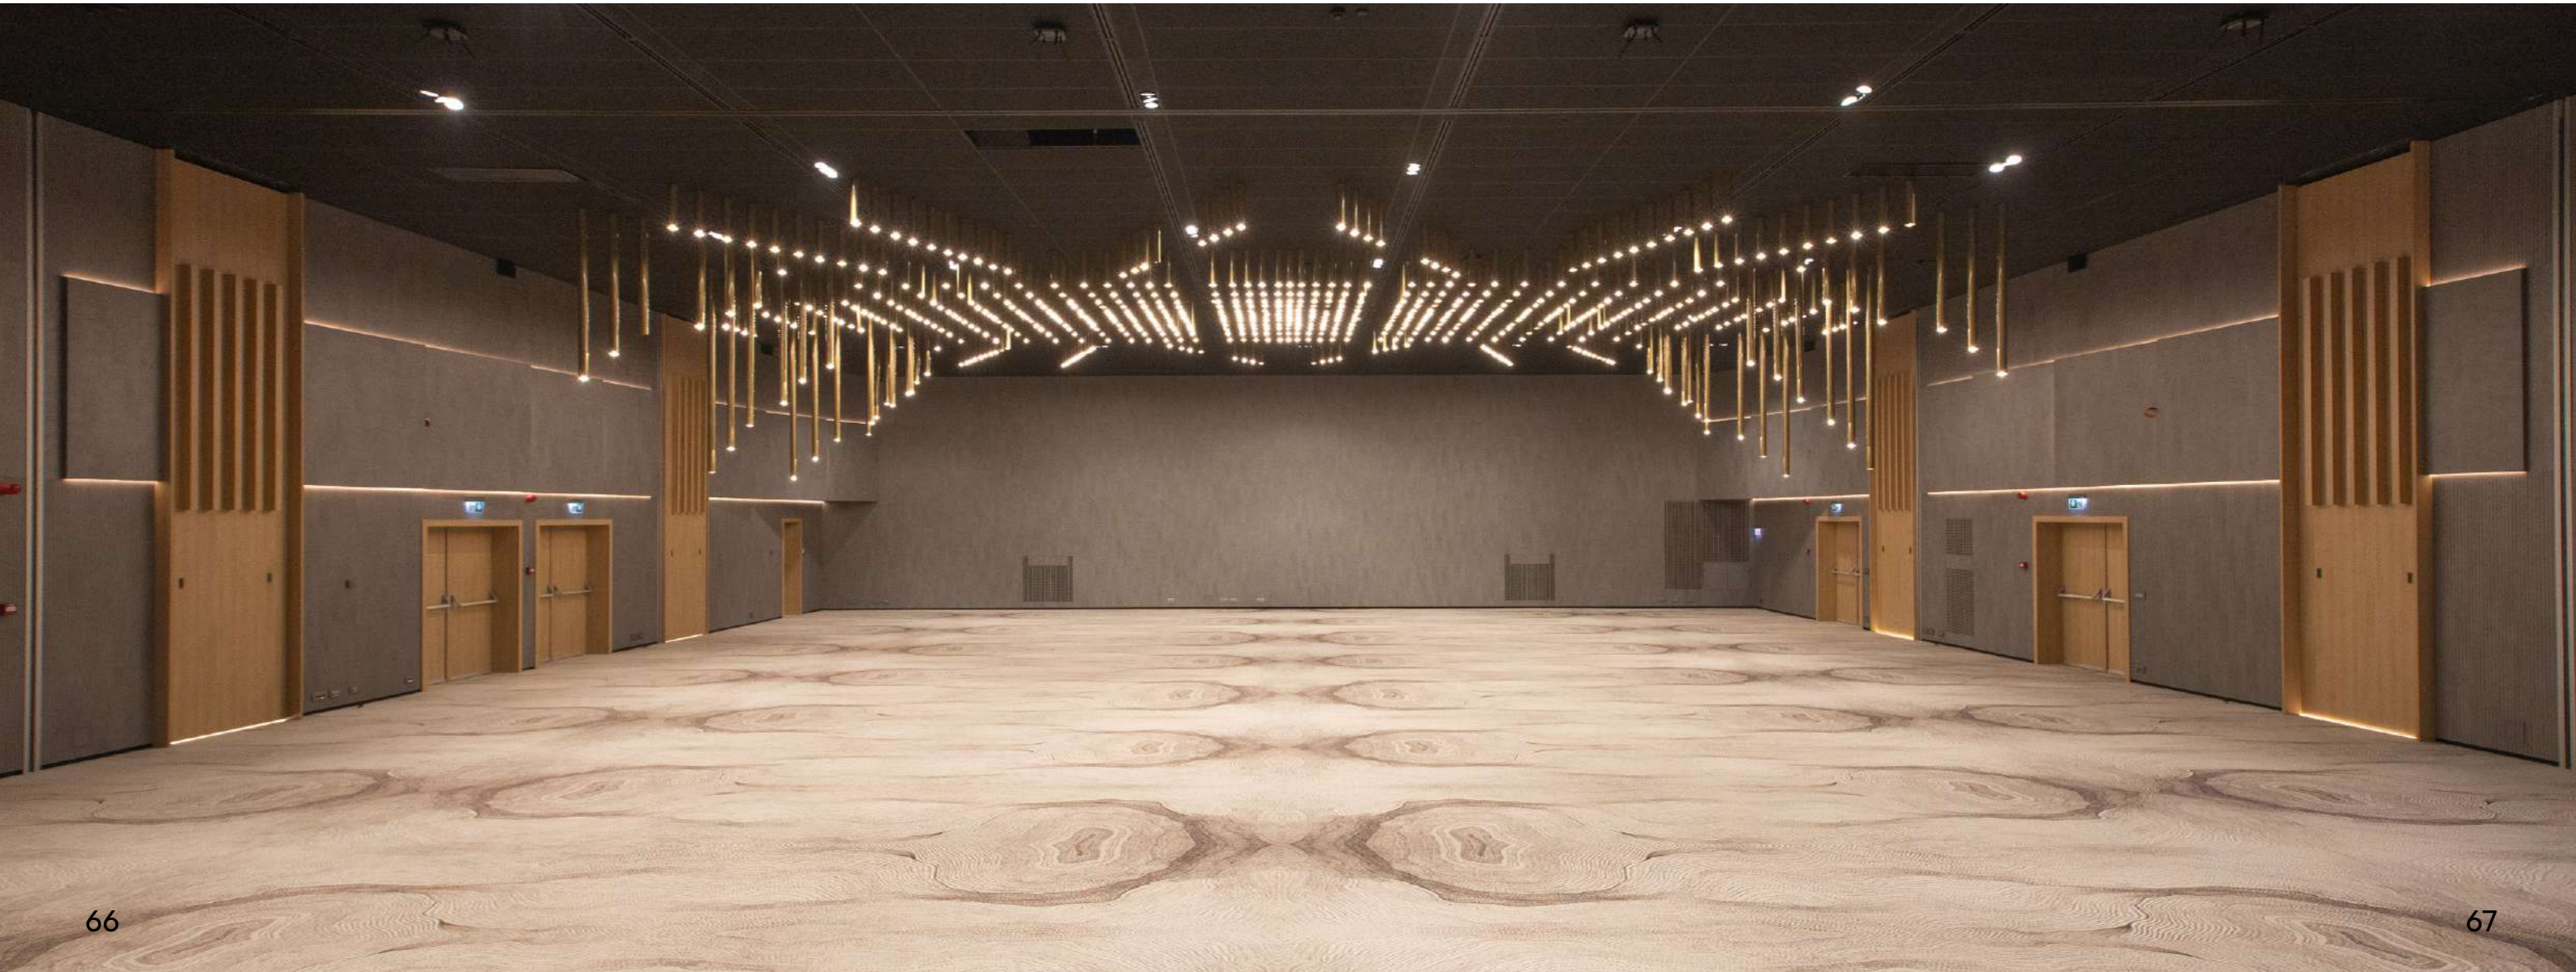

Bega Congress Hall

Timișoara

2023

The Year of
Implementation

~2000sqm

Events Area

Mix of:

Fit-out Works
Custom-Made Furniture