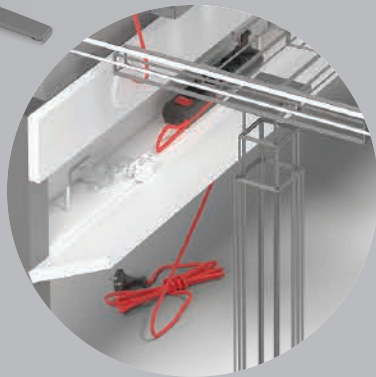

CABLE MANAGEMENT

Cable infrastructure diagram

Our products give you the solutions to keep your workspace in order - the details that count!