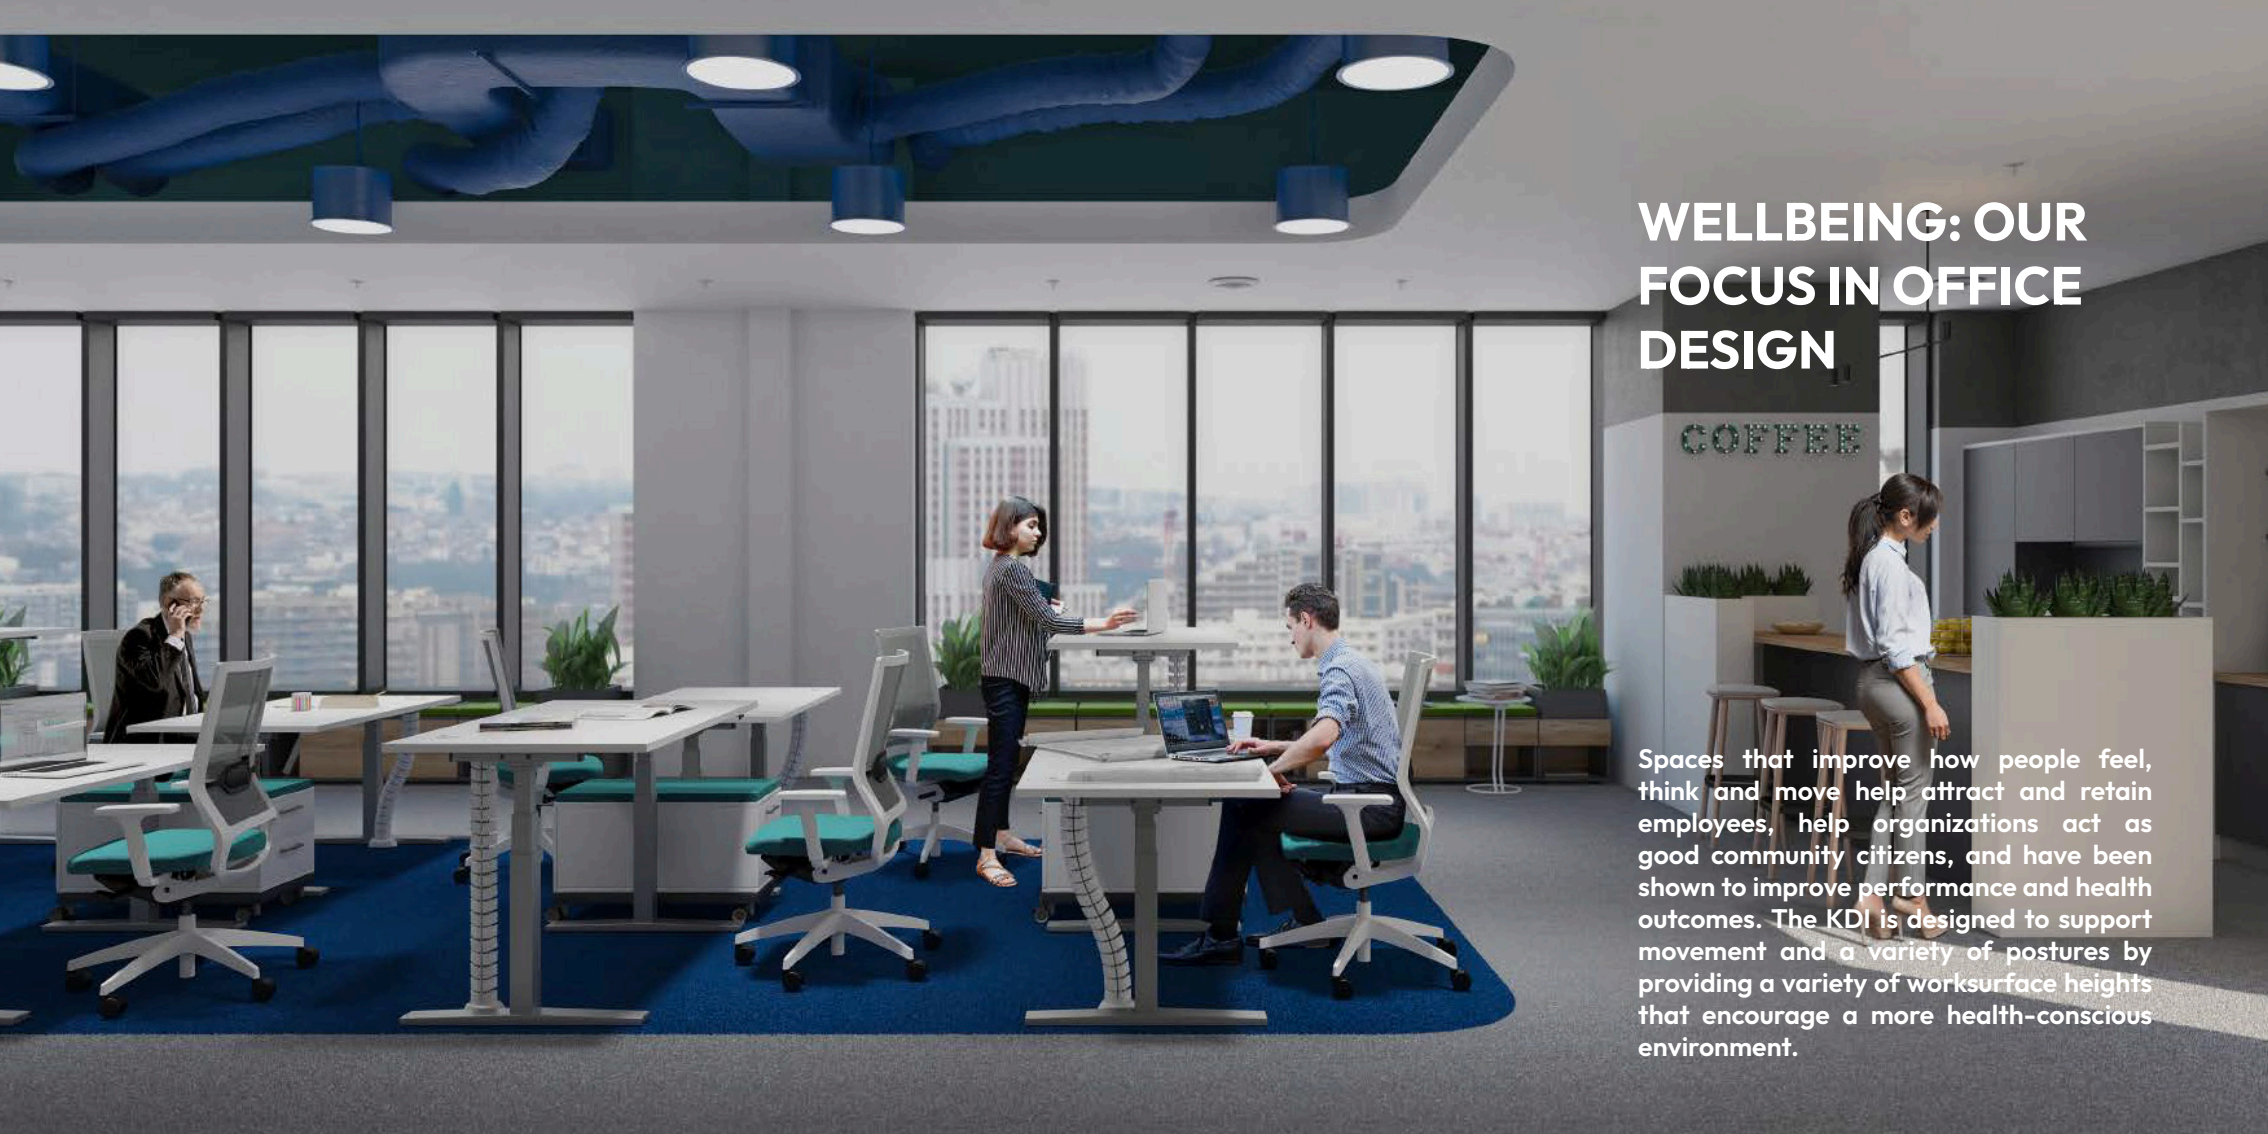

**GREEN
FOREST**[®]
FURNITURE & FIT OUT

SIT STAND KDI

For a Great Office Experience.

FIND THE IDEAL WORKING POSTURE WHILE SITTING OR STANDING

Movement is critical for us to keep our bodies healthy and prevent illness.

TEAMWORK? SURE...

Either you work at your personal desk or gather with your colleagues, our KDI products are your best companion.

WELLBEING: OUR FOCUS IN OFFICE DESIGN

Spaces that improve how people feel, think and move help attract and retain employees, help organizations act as good community citizens, and have been shown to improve performance and health outcomes. The KDI is designed to support movement and a variety of postures by providing a variety of worksurface heights that encourage a more health-conscious environment.