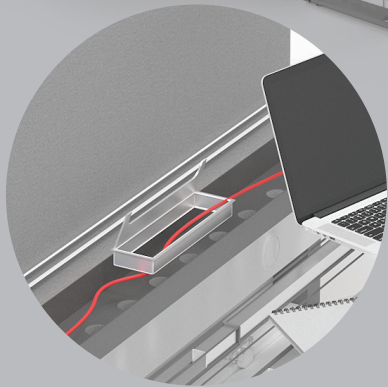

CABLE MANAGEMENT

Cable infrastructure diagram

Our products give you the solutions to keep your workspace in order - the details that count!