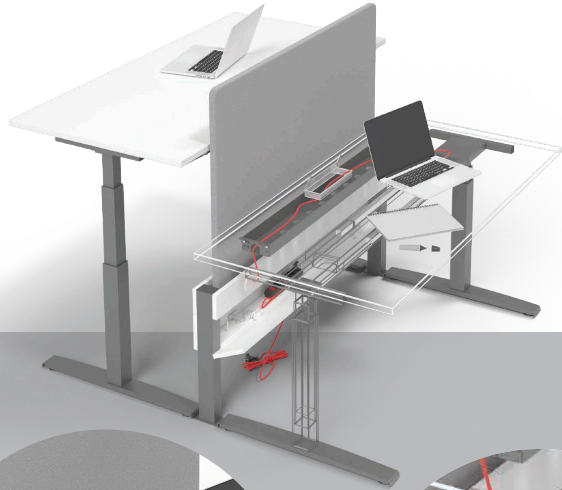

Height
650 to 129cm

Columns speed
36mm/second
Motor noise
37 dB

KDI individual desks

- melamine chipboard desk top 25-28 mm thick with ABS edge
- adjustable metal structure with 2 electric motors on height between 65 and 129 cm, colors gray RAL 9006 or white
- the maximum load supported by the structure is 98 kg
- cable organization channel and 2 round passage caps included melamine
- chipboard colors: white, solid gray, blue, birch, beech, pacific walnut

KDIAT U Twin sharedesks

- 2 melamine chipboard desk tops 25-28 mm thick with ABS edge
- 2 electrically adjustable metal structures on height between 65 and 129 cm, colors RAL 9006 gray or white
- the maximum load borne by each structure is 98 kg
- 1 upholstered partition wall
- cable organization system with round passage caps included
- melamine chipboard colors: white, solid gray, blue, birch, beech, pacific walnut

KDIX Mix individual/sharedesks

- 2 melamine chipboard desk tops 25-28 mm thick with ABS edge
- 2 electrically adjustable metal structures on height between 65 and 129 cm, colors RAL 9006 gray or white
- the maximum load borne by each structure is 98 kg
- 1 upholstered partition wall
- cable organization system with round passage caps included
- melamine chipboard colors: white, solid gray, blue, birch, beech, pacific walnut

CABLE MANAGEMENT

Cable infrastructure diagram

Our products give you the solutions to keep your workspace in order - the details that count!

From floor box to > cable organizer/cable collector > cable tray > cable hole cover > laptop