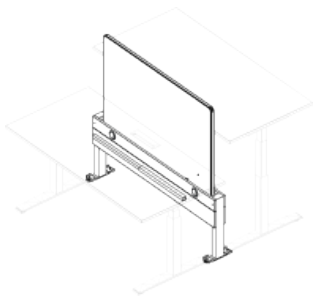

& more.

FEATURES

Models and sizes

Individual
KD140 139x80x65-129H
KD160 160x80x65-129H
KD200 200x100x65-129H

Connection part
KDC140 139x10x115H
KDC160 160x10x115H

Sharedesk
KDIAT140 139x10x115H
KDIAT160 160x10x115H