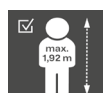

Packaging:

Weight (net):	23,5 kg
pcs / carton:	1
cartons / pallet:	10
Carton dimensions:	80*60*38 cm

Fabrics:

Seat / Backrest:	T	T20 - T38
	G	G03 - G28

Headrest adjustable in height and angle

Weight- dependent spring tension adjustment; lockable in multiple positions

Integrated seat depth adjustment for excellent adaption to body size; seat height infinitely adjustable

Convenient point-synchro mechanism; with spring tension adjustment including seat and backrest angle adjustment